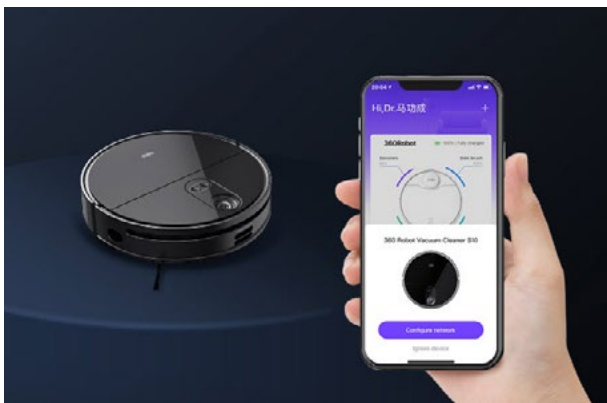

Smart 360 Robots

Robot Vacuum & Mop Units

S10 Robot Vacuum & Mop

SMT-S10
MAP \$699.99
MSRP \$858.99

- 3300 Pa
- Triple Eye LiDAR
- 3D Mapping
- 3D D to F Detection
- Ultra-thin Design
- 520 ml Water Tank
- 500 ml Dust Tank
- Ultrasonic anti-collision sensor+ SLAM algorithm
- More accurate, efficient, and effective cleaning performance
- Vacuum & Mop 2-in-1
- Large 5000 mAh battery last for up to 3 hours
- Smartphone App Control: no-go zone, etc.; Amazon Alexa, Google Assistant support

Use QR Codes to View S10 YouTube Reviews

Robot Vacuum & Mop Units

S9 Robot Vacuum & Mop

SMT-S9

MAP \$459.99

MSRP \$549.99

- 2650 Pa
- LDS LiDAR + SLAM Algorithm
- 360 Auto Pilot
- HD Mapping
- 25 Sensors
- Great App Experience: Remote Control, Scheduled Clean, Hi-MedLow Power Select
- Works with Alexa and Google Assistant
- Ultrasonic anti-collision sensor +
- SLAM algorithm
- More accurate, efficient, and effective cleaning performance
- Vacuum & Mop 2-in-1
- Large 5200 mAh battery last for up to 3 hours
- 3 hours of vacuuming = 3230 Sq Ft
- 100 minutes of mopping = 1600 Sq Ft
- Smartphone App Control: no-go zone, etc.;
- Amazon Alexa, Google Assistant support
- 1 Year Warranty

Use QR Codes to View S9 Reviews

Robot Vacuum & Mop Units

S7 Robot Vacuum & Mop

SMT-S7

MAP \$299.99

MSRP \$349.99

- 2650 Pa
- LiDAR Mapping No-Go Zones
- Selective Room Cleaning
- Great App Experiences: Remote Control, Scheduled Clean, Hi-Med-Low Power Select
- Works with Alexa and Google Assistant
- Smart navigation with LiDAR technology; Powerful obstacle climbing; Up to 10 maps local storage.
- Vacuum and Mop 2-in-1
- Self-Charge and Resume when charged to 80%
- Smartphone App control: no-go zone etc.; Amazon Alexa, Google Assistant support
- 2650Pa superior suction power; 120 minutes work time; Automatic suction power adjustment based on floor type.
- 1 Year Warranty