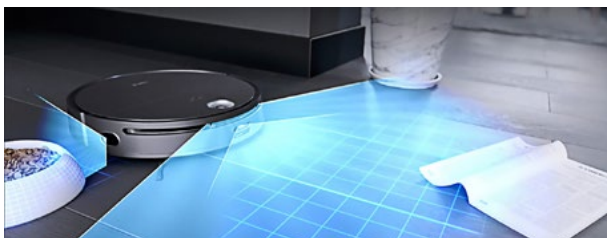

Smart 360 Robots

Robot Vacuum & Mop Units

S10 Robot Vacuum & Mop

SMT-S10
MAP \$699.99
MSRP \$858.99

- 3300 Pa
- Triple Eye LiDAR
- 3D Mapping
- 3D D to F Detection
- Ultra-thin Design
- 520 ml Water Tank
- 500 ml Dust Tank
- Ultrasonic anti-collision sensor+ SLAM algorithm
- More accurate, efficient, and effective cleaning performance
- Vacuum & Mop 2-in-1
- Large 5000 mAh battery last for up to 3 hours
- Smartphone App Control: no-go zone, etc.; Amazon Alexa, Google Assistant support

Use QR Codes to View S10 YouTube Reviews

Robot Vacuum & Mop Units

S9 Robot Vacuum & Mop

SMT-S9

MAP \$459.99

MSRP \$549.99

- 2650 Pa
- LDS LiDAR + SLAM Algorithm
- 360 Auto Pilot
- HD Mapping
- 25 Sensors
- Great App Experience: Remote Control, Scheduled Clean, Hi-MedLow Power Select
- Works with Alexa and Google Assistant
- Ultrasonic anti-collision sensor +
- SLAM algorithm
- More accurate, efficient, and effective cleaning performance
- Vacuum & Mop 2-in-1
- Large 5200 mAh battery last for up to 3 hours
- 3 hours of vacuuming = 3230 Sq Ft
- 100 minutes of mopping = 1600 Sq Ft
- Smartphone App Control: no-go zone, etc.;
- Amazon Alexa, Google Assistant support
- 1 Year Warranty

Use QR Codes to View S9 Reviews

Robot Vacuum & Mop Units

S7 Robot Vacuum & Mop

SMT-S7

MAP \$299.99

MSRP \$349.99

- 2650 Pa
- LiDAR Mapping No-Go Zones
- Selective Room Cleaning
- Great App Experiences: Remote Control, Scheduled Clean, Hi-Med-Low Power Select
- Works with Alexa and Google Assistant
- Smart navigation with LiDAR technology; Powerful obstacle climbing; Up to 10 maps local storage.
- Vacuum and Mop 2-in-1
- Self-Charge and Resume when charged to 80%
- Smartphone App control: no-go zone etc.; Amazon Alexa, Google Assistant support
- 2650Pa superior suction power; 120 minutes work time; Automatic suction power adjustment based on floor type.
- 1 Year Warranty