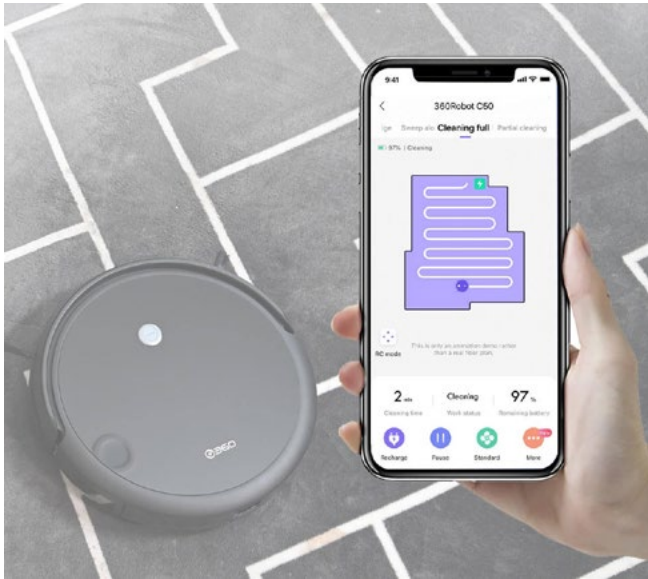

Smart 360 Robots

Robot Vacuum & Mop Units

S10 Robot Vacuum & Mop

SMT-S10
MAP \$699.99
MSRP \$858.99

- 3300 Pa
- Triple Eye LiDAR
- 3D Mapping
- 3D D to F Detection
- Ultra-thin Design
- 520 ml Water Tank
- 500 ml Dust Tank
- Ultrasonic anti-collision sensor+ SLAM algorithm
- More accurate, efficient, and effective cleaning performance
- Vacuum & Mop 2-in-1
- Large 5000 mAh battery last for up to 3 hours
- Smartphone App Control: no-go zone, etc.; Amazon Alexa, Google Assistant support

Use QR Codes to View S9 Reviews

Robot Vacuum & Mop Units

S7 Robot Vacuum & Mop

SMT-S7

MAP \$299.99

MSRP \$349.99

- 2650 Pa
- LiDAR Mapping No-Go Zones
- Selective Room Cleaning
- Great App Experiences: Remote Control, Scheduled Clean, Hi-Med-Low Power Select
- Works with Alexa and Google Assistant
- Smart navigation with LiDAR technology; Powerful obstacle climbing; Up to 10 maps local storage.
- Vacuum and Mop 2-in-1
- Self-Charge and Resume when charged to 80%
- Smartphone App control: no-go zone etc.; Amazon Alexa, Google Assistant support
- 2650Pa superior suction power; 120 minutes work time; Automatic suction power adjustment based on floor type.
- 1 Year Warranty

Use QR Codes to View S7 YouTube Features & Reviews

Demo

Review

Review

Robot Vacuum & Mop Units

C50 Robot Vacuum & Mop

SMT-C50

MAP \$129.99

MSRP \$199.99

- 2600 Pa, Zigzag Route Cleaning, Schedule Deep Spot Cleaning Modes
- Remote Control
- Great App Experiences: Remote Control, Scheduled Clean, Hi-Med-Low Power Select
- Works with Alexa and Google Assistant
- Maximized Power, Minimized Size: C50 is only 3.11" thin but packs 2600Pa of suction power.
- Zigzag Route Cleaning: 18 types of sensors create the ideal zigzag route cleaning path for multi-room cleaning while avoiding obstacles along the way.
- The water flow is controlled precisely so that your floor will be moistened properly and cleaned thoroughly.
- Selective Cleaning Modes: Scheduled, Deep, Edge and Spot Cleaning Mode
- 1 Year Warranty